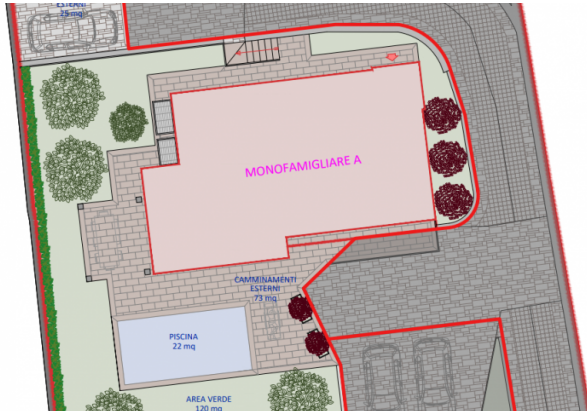

Floor plan:

scala 1:100