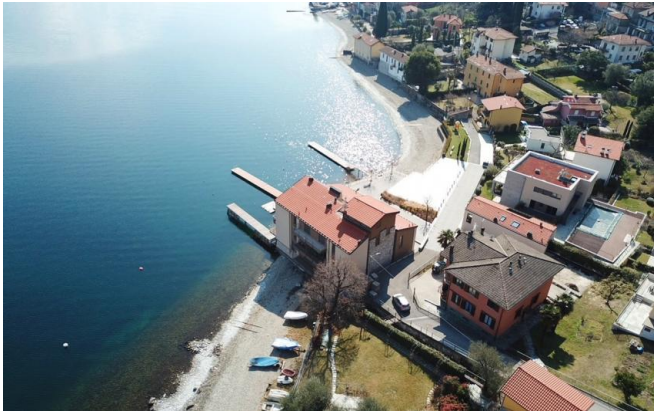

4tr_images:

4tr_layouts:

PIANTA PIANO PRIMO H = 2.70 ML.