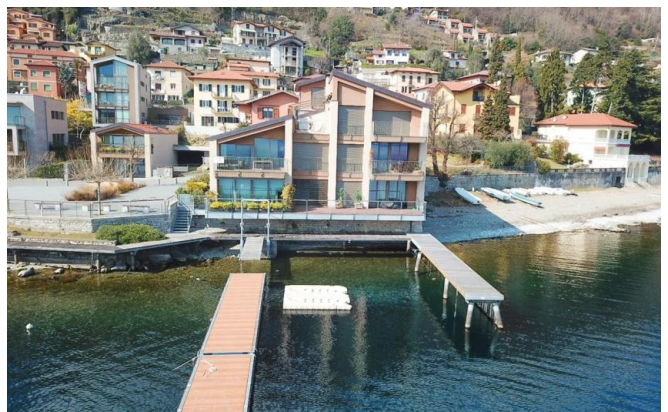

4tr_images:

4tr_layouts:

PIANTA PIANO PRIMO H = 2.70 ML.