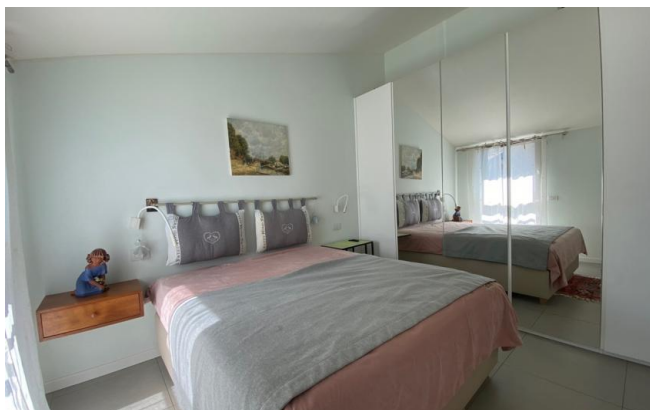

4tr_images:

4tr_layouts:

PIANTA PIANO PRIMO H = 2.70 ML.